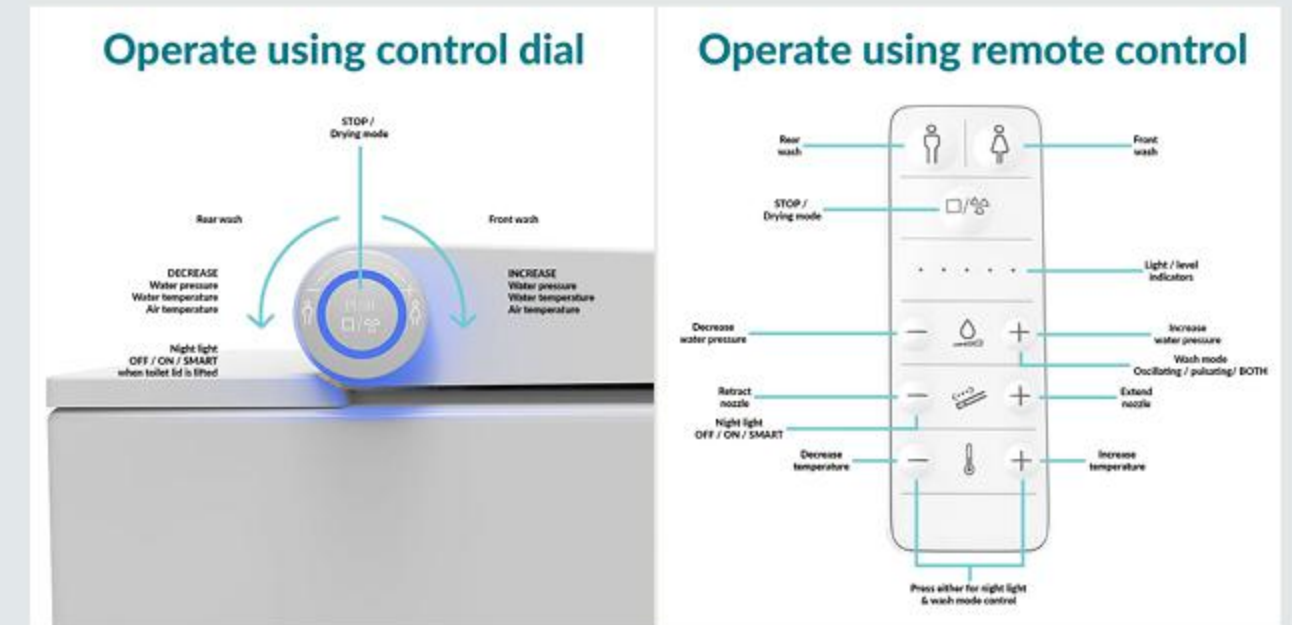

-  **Wireless control**  
Wall-mounted remote control for easy, independent use
-  **Quick & easy**  
Simple, integrated controls for ease of use
-  **Smart sensors**  
High-tech sensors in the seat aid night time use, without an overhead light
-  **Hygienic**  
Improves personal cleanliness and skin care