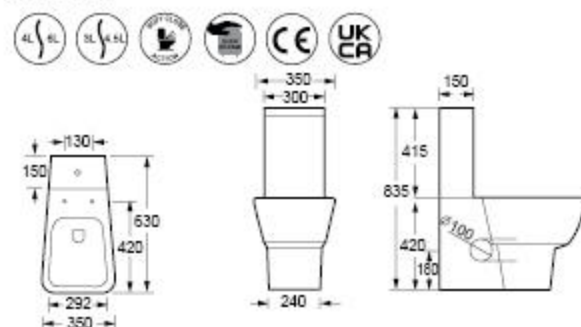

CB9903

NAPOLI

CT9903