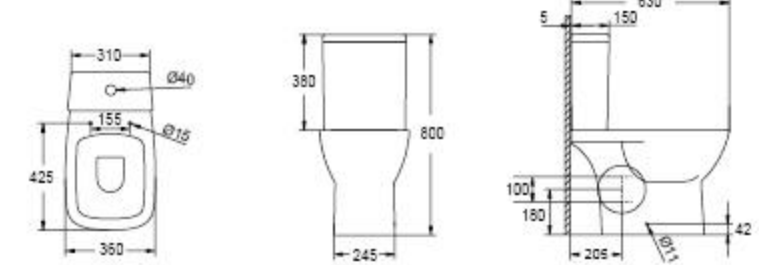

MARINA

CT9928