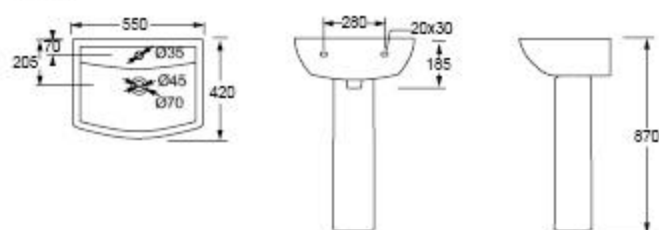

BAYEUX

LP6603

MARSEILLE