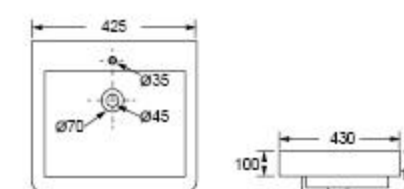

VANITY BASIN

VANITY BASIN

LB6100

LB6200

LB6300