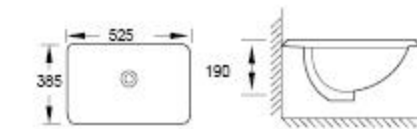

LB-1507 Under Counter Basin
Size:525×385×190mm