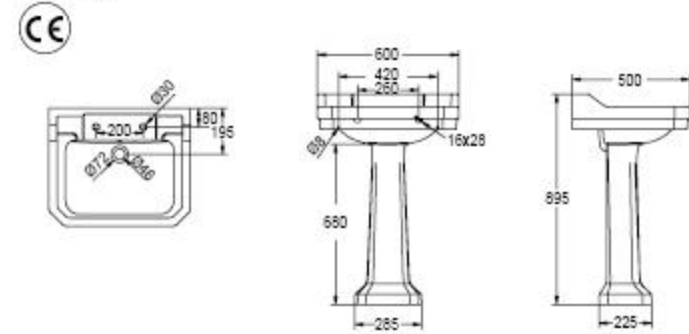

LP9935

CL9935