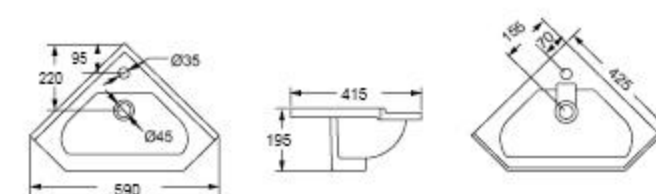

VANITY BASIN

VANITY BASIN

LB6100

LB6200

LB8200