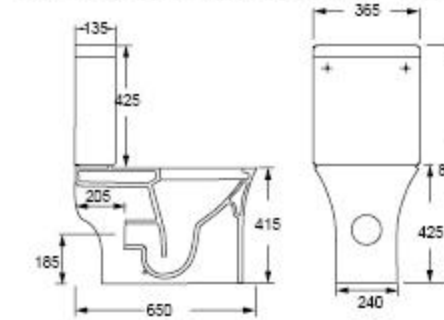

Rimless

CT2209