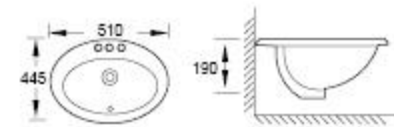

A212+B128+C518

A212+B264+C239

CUPC CERTIFICATE

**LP-V2**  
Pedestal Basin  
Size:490×435×855mm

**LP-4B**  
Pedestal Basin  
Size:570×455×850mm

**LP-23**  
Pedestal Basin  
Size:605×505×845mm

**LB-1290** Above Counter Basin  
Size:510×445×190mm