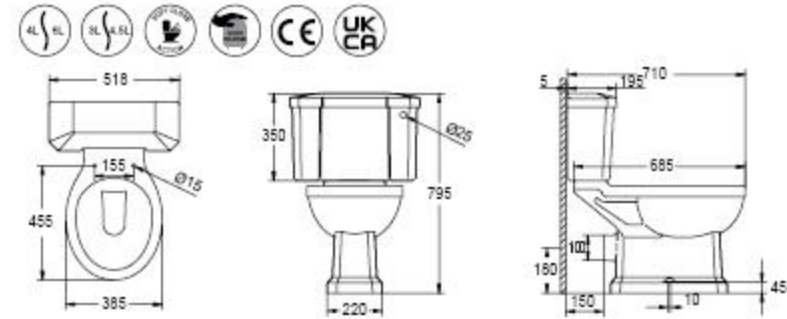

CAMBERLEY

CT9935

CAMBERLEY