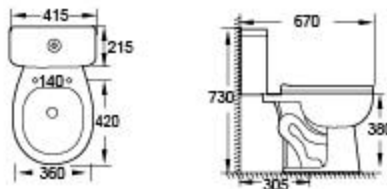

### CH9920ST

Wall Hung Smart Bidet Toilet Combo Square - Built in Dryer & Spray - Purificare

CUPC CERTIFICATE

**CT-20H**  
One-piece Toilet  
Size: 770×430×700mm  
S-trap, 305mm Roughing-in

**CT-0420S**  
Siphonic Two-piece Toilet  
Size: 670×415×730mm  
S-trap, 305mm Roughing-in

**CT-0420D**  
Siphonic Two-piece Toilet  
Size: 670×415×730mm  
S-trap, 305mm Roughing-in

**CT-0425S**  
Siphonic Two-piece Toilet  
Size: 720×415×730mm  
S-trap, 305mm Roughing-in

CUPC CERTIFICATE

**CT-0425D**  
Siphonic Two-piece Toilet  
Size: 720×415×730mm  
S-trap, 305mm Roughing-in