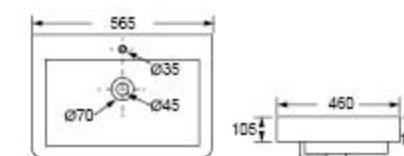

VANITY BASIN

VANITY BASIN

LB6100

LB6200