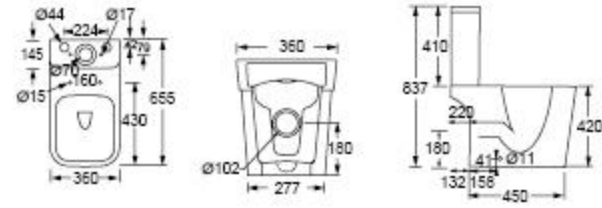

Florence

CT9920C

CT9920

CB9920

BB9920

Florence

CH9920

BH9920

LP9920

LPA9920