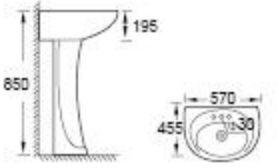

A212+B128+C518

A212+B264+C239

CUPC CERTIFICATE

**LP-V2**  
Pedestal Basin  
Size:490×435×855mm

**LP-4B**  
Pedestal Basin  
Size:570×455×850mm

**LP-23**  
Pedestal Basin  
Size:605×505×845mm

**LB-1290** Above Counter Basin  
Size:510×445×190mm