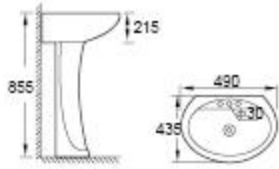

A212+B128+C518

A212+B264+C239

CUPC CERTIFICATE

**LP-V2**  
Pedestal Basin  
Size:490×435×855mm

**LP-4B**  
Pedestal Basin  
Size:570×455×850mm

**LP-23**  
Pedestal Basin  
Size:605×505×845mm

**LB-1290** Above Counter Basin  
Size:510×445×190mm