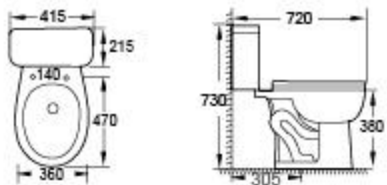

### CH9920ST

Wall Hung Smart Bidet Toilet Combo Square - Built in Dryer & Spray - Purificare

CUPC CERTIFICATE

**CT-20H**  
One-piece Toilet  
Size: 770×430×700mm  
S-trap, 305mm Roughing-in

**CT-0420S**  
Siphonic Two-piece Toilet  
Size: 670×415×730mm  
S-trap, 305mm Roughing-in

**CT-0420D**  
Siphonic Two-piece Toilet  
Size: 670×415×730mm  
S-trap, 305mm Roughing-in

**CT-0425S**  
Siphonic Two-piece Toilet  
Size: 720×415×730mm  
S-trap, 305mm Roughing-in

CUPC CERTIFICATE

**CT-0425D**  
Siphonic Two-piece Toilet  
Size: 720×415×730mm  
S-trap, 305mm Roughing-in