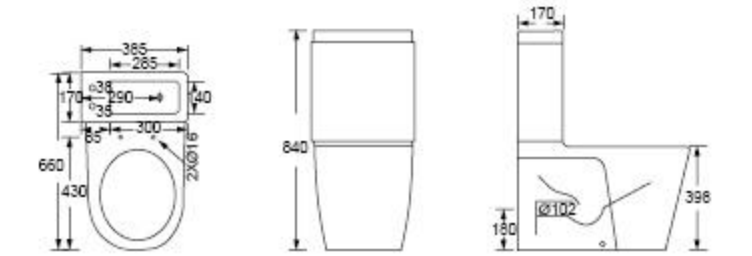

## ALL IN ONE TOILET AND BASIN UNIT

CT6601D

Rimless

CT9905A

Rimless

CT6601B

NEW

Rimless