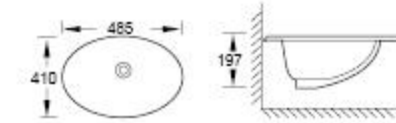

LB-8819 Under Counter Basin
Size:485×410×197mm