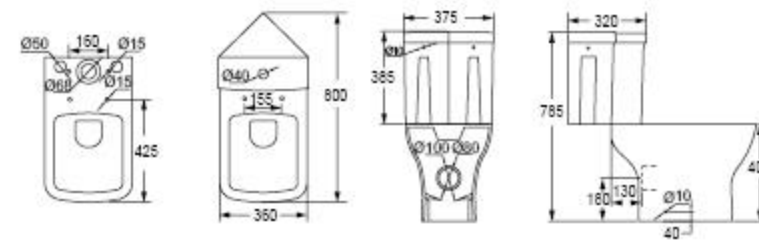

FAIR

CT8801C

Comfort Height

FAIR