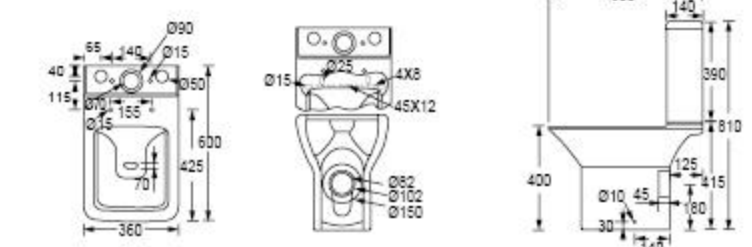

AERIAL

Comfort Height

Rimless

CT9917C

Comfort Height

Rimless

CT9917

Comfort Height

Rimless

CB9917

Rimless

CH9917

ALL IN ONE TOILET AND BASIN UNIT

CT6601D

Rimless

CT9905A

Rimless

CT6601B

NEW

Rimless

CT1108