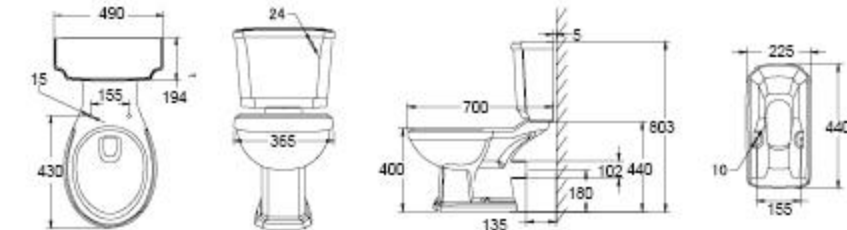

CAVENDISH

CT8805

CAVENDISH

VICTORIA