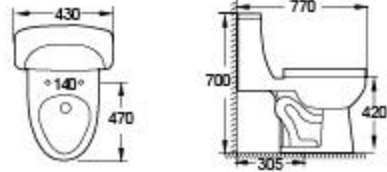

### CH9920ST

Wall Hung Smart Bidet Toilet Combo Square - Built in Dryer & Spray - Purificare

CUPC CERTIFICATE

**CT-20H**  
One-piece Toilet  
Size: 770×430×700mm  
S-trap, 305mm Roughing-in

**CT-0420S**  
Siphonic Two-piece Toilet  
Size: 670×415×730mm  
S-trap, 305mm Roughing-in