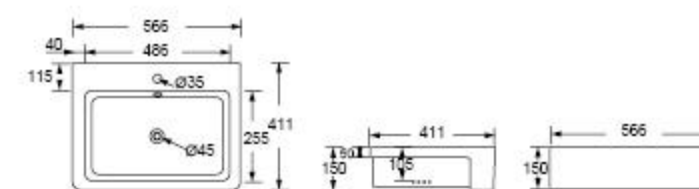

VANITY BASIN

LB6100

LB6200