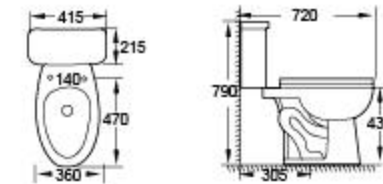

### CH9920ST

Wall Hung Smart Bidet Toilet Combo Square - Built in Dryer & Spray - Purificare

CUPC CERTIFICATE

**CT-20H**  
One-piece Toilet  
Size: 770×430×700mm  
S-trap, 305mm Roughing-in

**CT-0420S**  
Siphonic Two-piece Toilet  
Size: 670×415×730mm  
S-trap, 305mm Roughing-in

**CT-0420D**  
Siphonic Two-piece Toilet  
Size: 670×415×730mm  
S-trap, 305mm Roughing-in

**CT-0425S**  
Siphonic Two-piece Toilet  
Size: 720×415×730mm  
S-trap, 305mm Roughing-in

CUPC CERTIFICATE

**CT-0425D**  
Siphonic Two-piece Toilet  
Size: 720×415×730mm  
S-trap, 305mm Roughing-in

**CT-0425HS**  
Siphonic Two-piece Toilet  
Size: 720×415×790mm  
S-trap, 305mm Roughing-in

**CT-0425HD**  
Siphonic Two-piece Toilet  
Size: 720×415×790mm  
S-trap, 305mm Roughing-in

PQ-202 PQ-202E PQ-241 PQ-175 PQ-093