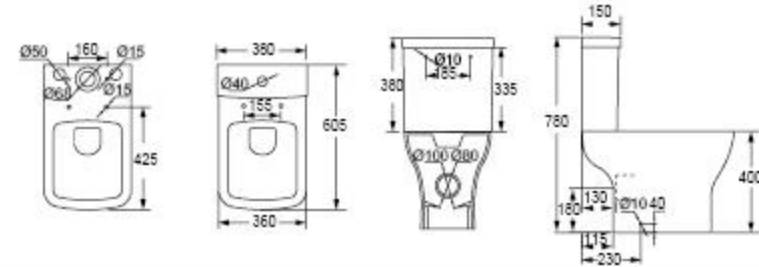

FAIR

CT8801

Comfort Height

FAIR