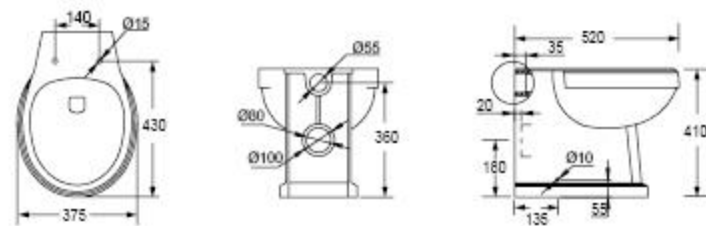

CAVENDISH

CAVENDISH

VICTORIA