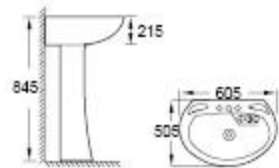

A212+B128+C518

A212+B264+C239

CUPC CERTIFICATE

**LP-V2**  
Pedestal Basin  
Size:490×435×855mm

**LP-4B**  
Pedestal Basin  
Size:570×455×850mm

**LP-23**  
Pedestal Basin  
Size:605×505×845mm

**LB-1290** Above Counter Basin  
Size:510×445×190mm