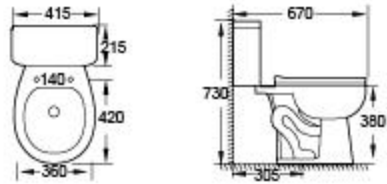

### CH9920ST

Wall Hung Smart Bidet Toilet Combo Square - Built in Dryer & Spray - Purificare

CUPC CERTIFICATE

**CT-20H**  
One-piece Toilet  
Size: 770×430×700mm  
S-trap, 305mm Roughing-in

**CT-0420S**  
Siphonic Two-piece Toilet  
Size: 670×415×730mm  
S-trap, 305mm Roughing-in

**CT-0420D**  
Siphonic Two-piece Toilet  
Size: 670×415×730mm  
S-trap, 305mm Roughing-in

**CT-0425S**  
Siphonic Two-piece Toilet  
Size: 720×415×730mm  
S-trap, 305mm Roughing-in

CUPC CERTIFICATE

**CT-0425D**  
Siphonic Two-piece Toilet  
Size: 720×415×730mm  
S-trap, 305mm Roughing-in