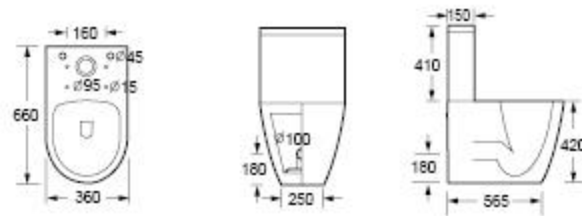

# ARC

p.7-10

ARC

Rimless

CT9905C

As option: Short projection size

Rimless

CT9905