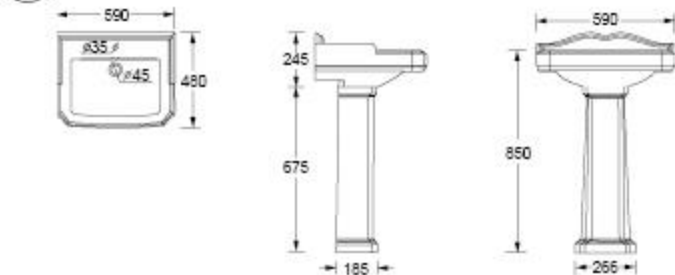

CAVENDISH

CAVENDISH

VICTORIA