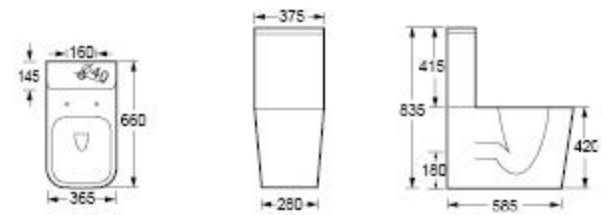

Florence

CT9920C

CT9920

CB9920

BB9920

Florence

CH9920

BH9920

LP9920

LPA9920