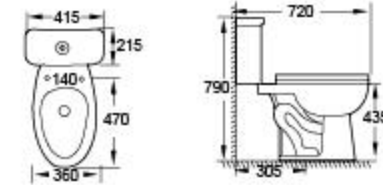

### CH9920ST

Wall Hung Smart Bidet Toilet Combo Square - Built in Dryer & Spray - Purificare

CUPC CERTIFICATE

**CT-20H**  
One-piece Toilet  
Size: 770×430×700mm  
S-trap, 305mm Roughing-in

**CT-0420S**  
Siphonic Two-piece Toilet  
Size: 670×415×730mm  
S-trap, 305mm Roughing-in

**CT-0420D**  
Siphonic Two-piece Toilet  
Size: 670×415×730mm  
S-trap, 305mm Roughing-in

**CT-0425S**  
Siphonic Two-piece Toilet  
Size: 720×415×730mm  
S-trap, 305mm Roughing-in

CUPC CERTIFICATE

**CT-0425D**  
Siphonic Two-piece Toilet  
Size: 720×415×730mm  
S-trap, 305mm Roughing-in

**CT-0425HS**  
Siphonic Two-piece Toilet  
Size: 720×415×790mm  
S-trap, 305mm Roughing-in

**CT-0425HD**  
Siphonic Two-piece Toilet  
Size: 720×415×790mm  
S-trap, 305mm Roughing-in

PQ-202 PQ-202E PQ-241 PQ-175 PQ-093