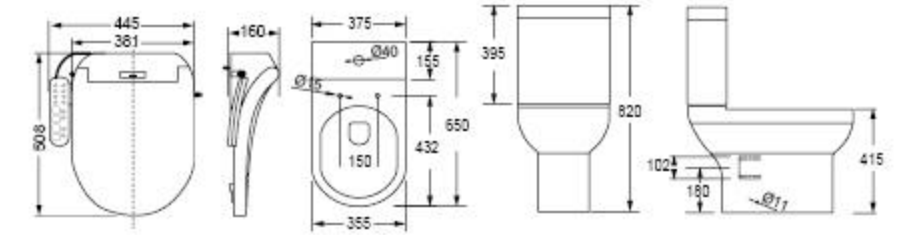

CT6601S

Rimless