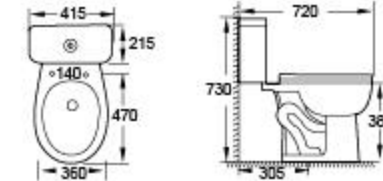

### CH9920ST

Wall Hung Smart Bidet Toilet Combo Square - Built in Dryer & Spray - Purificare

CUPC CERTIFICATE

**CT-20H**  
One-piece Toilet  
Size: 770×430×700mm  
S-trap, 305mm Roughing-in

**CT-0420S**  
Siphonic Two-piece Toilet  
Size: 670×415×730mm  
S-trap, 305mm Roughing-in

**CT-0420D**  
Siphonic Two-piece Toilet  
Size: 670×415×730mm  
S-trap, 305mm Roughing-in

**CT-0425S**  
Siphonic Two-piece Toilet  
Size: 720×415×730mm  
S-trap, 305mm Roughing-in

CUPC CERTIFICATE

**CT-0425D**  
Siphonic Two-piece Toilet  
Size: 720×415×730mm  
S-trap, 305mm Roughing-in

**CT-0425HS**  
Siphonic Two-piece Toilet  
Size: 720×415×790mm  
S-trap, 305mm Roughing-in

**CT-0425HD**  
Siphonic Two-piece Toilet  
Size: 720×415×790mm  
S-trap, 305mm Roughing-in

PQ-202 PQ-202E PQ-241 PQ-175 PQ-093