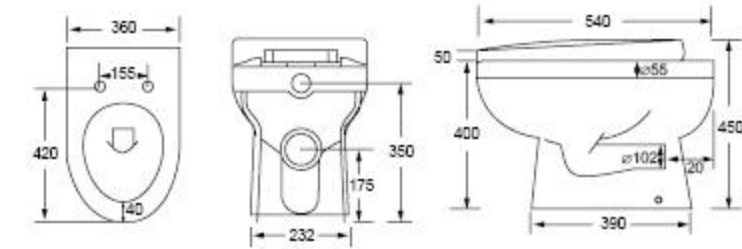

VENICE

Rimless

CB6610