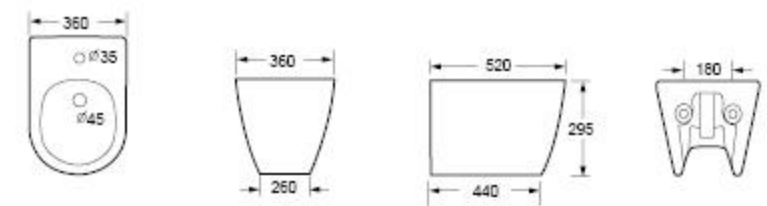

ARC

Rimless

CT9905C

As option: Short projection size

Rimless

CT9905

As option: Short projection size

Rimless

CB9905

As option :Space saver size

BB9905

ARC

Rimless

CH9905

As option :Space saver size

BH9905

LP9905

LPA9905