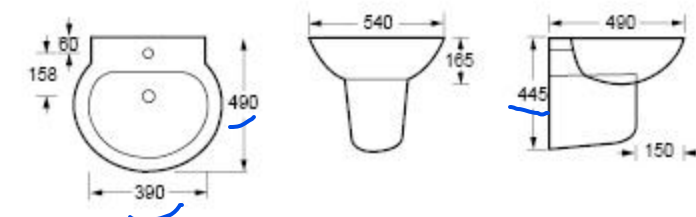

MILANO

Handwritten blue annotations: a large bracket on the left side of the toilet and bidet rows, a vertical line connecting the top and side views of the toilet models, and a question mark '?' next to the bidet front view.

MILANO

BH9902

LPA9902

LS9902