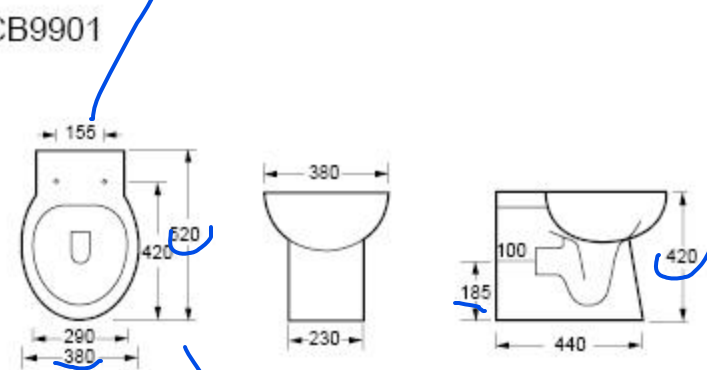

ROMA

ROMA

BH9901

CB9901

LPA9901

LS9901

h₀ - 100