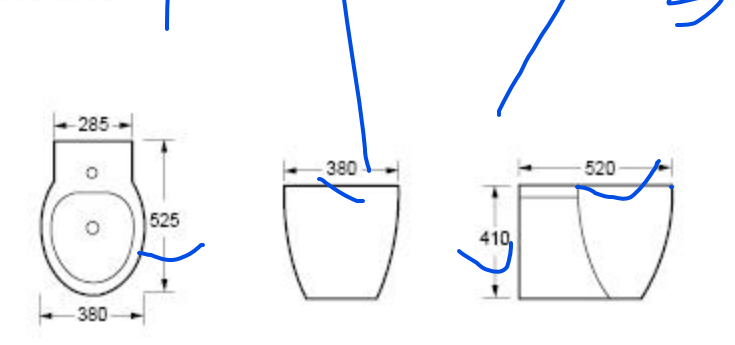

BB9902

CH9902

Handwritten blue annotations: a large bracket on the left side of the toilet and bidet rows, a vertical line connecting the top and side views of the toilet models, and a question mark '?' next to the bidet front view.