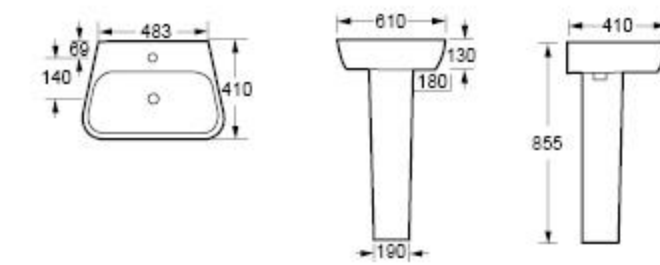

LP9903

LPA9903