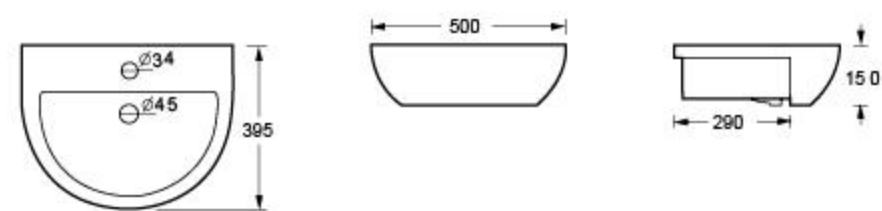

HARMONY

LPA6601B

LS6601

STUDIO

ALBI