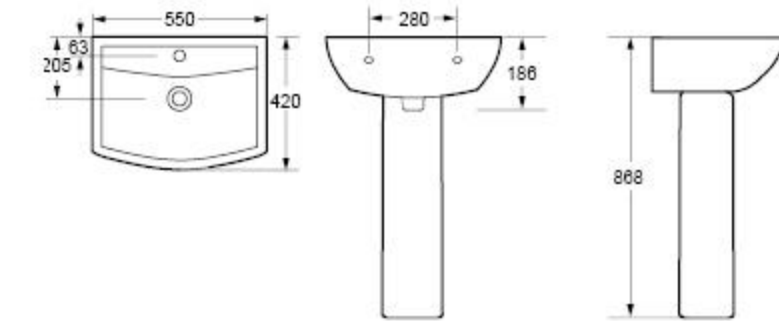

BELFORT

CB6602

LS6602

PURE

LP6603

LS6603