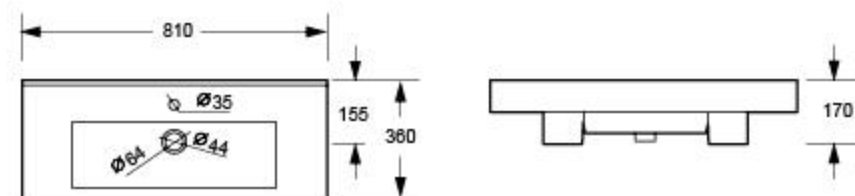

VANITY BASIN

LB4600

LB2564

LB3600

LB2545

LB5600

LB2565

LB5750