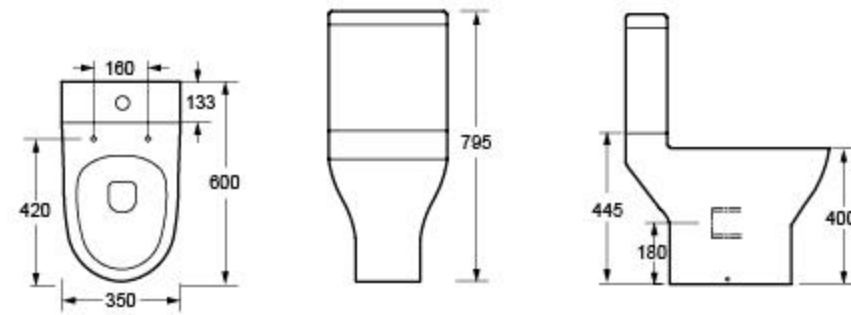

PRINCESS

CT6609