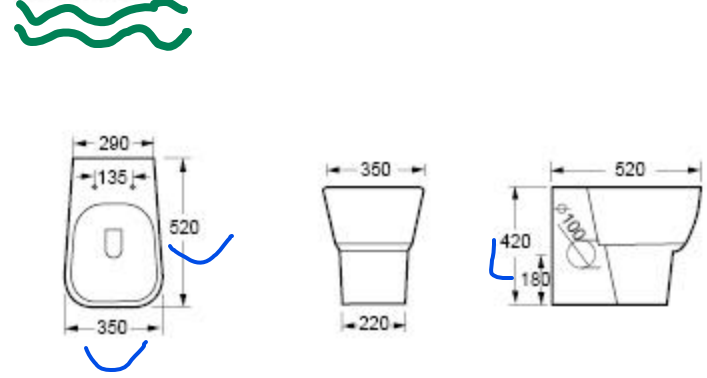

CB9903

BB9903