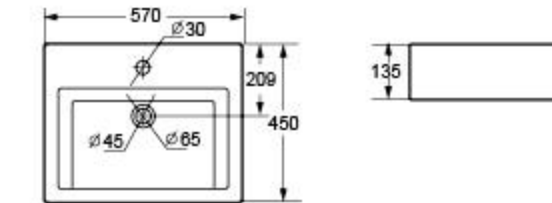

VANITY BASIN

LB4600

LB2564

LB3600

LB2545

LB5600

LB2565

LB5750