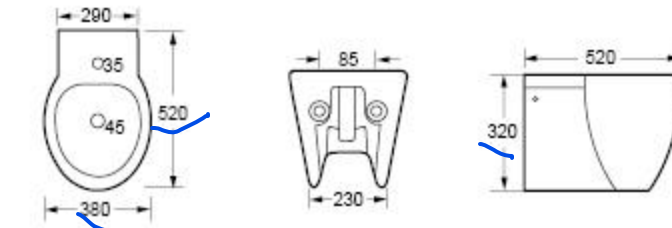

ROMA

ROMA

BH9901

LPA9901

LS9901

h₀ - 100