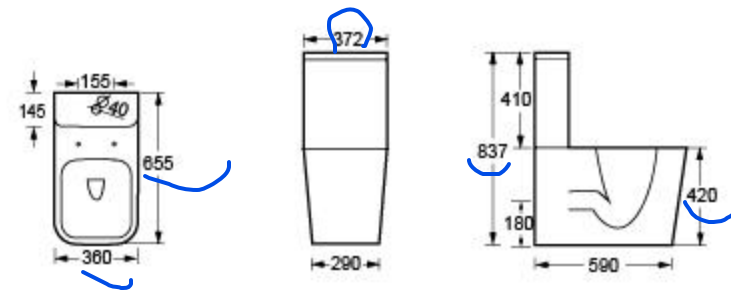

CT9920

CB9920