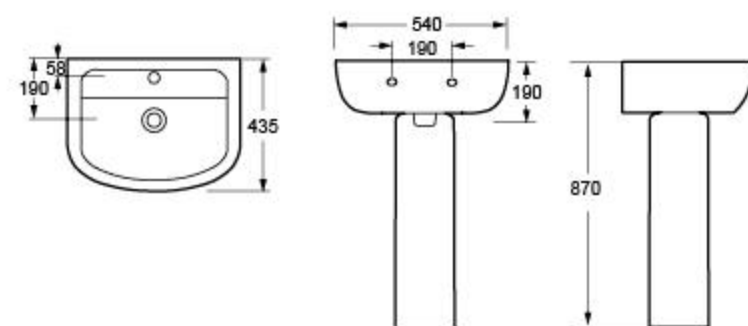

EMPEROR

PRINCESS

LP6609

VANITY BASIN