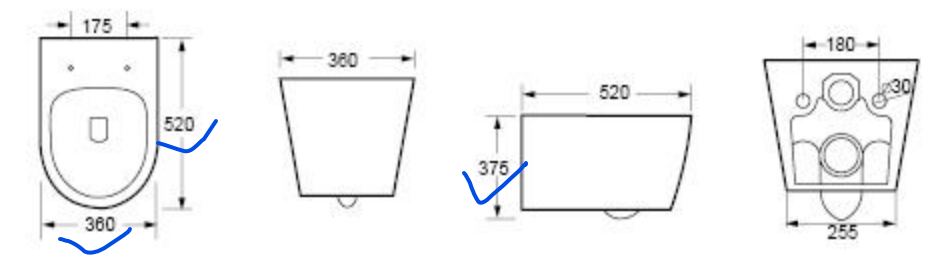

ARC

CB9905

BB9905

ARC

CH9905

RIMLESS

LPA9905