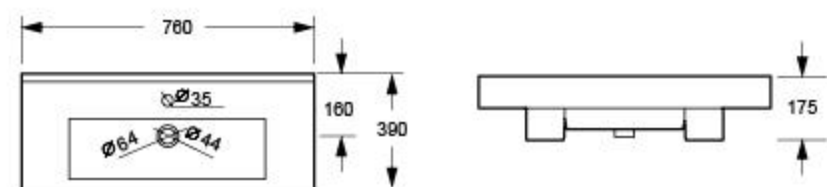

VANITY BASIN

LB4600

LB2564

LB3600

LB2545

LB5600

LB2565

LB5750