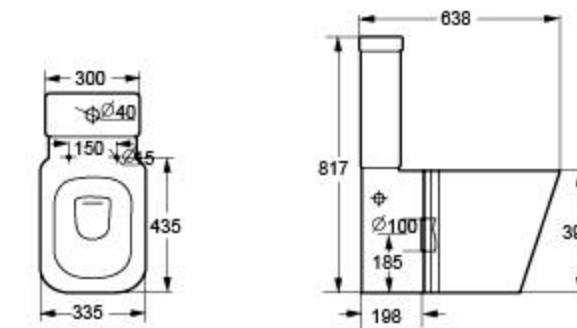

HARMONY

LPA6601B

LS6601

STUDIO

ALBI

CT9952