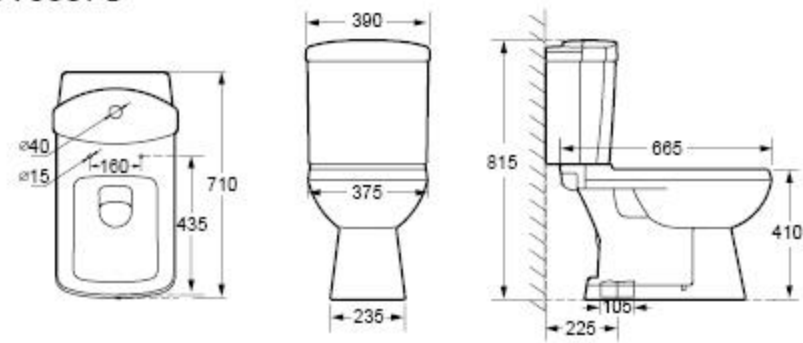

ELIZABETH

CT8807S

ELIZABETH

LPA8807B