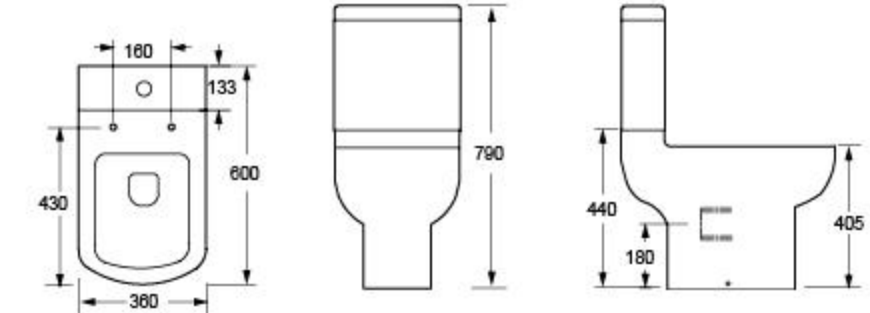

STUDIO

CT6604