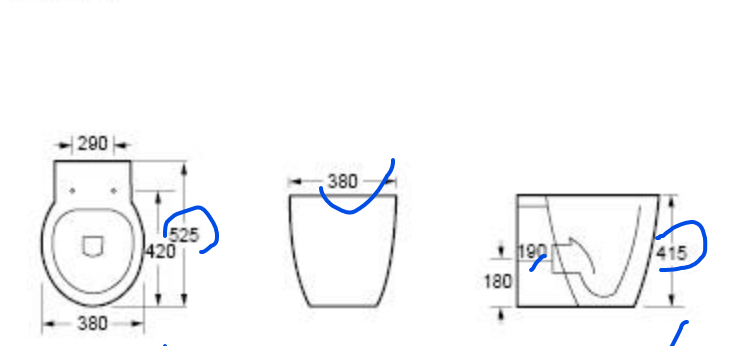

BB9902

CH9902

Handwritten blue annotations: a large bracket on the left side of the toilet and bidet rows, a vertical line connecting the top and side views of the toilet models, and a question mark '?' next to the bidet front view.