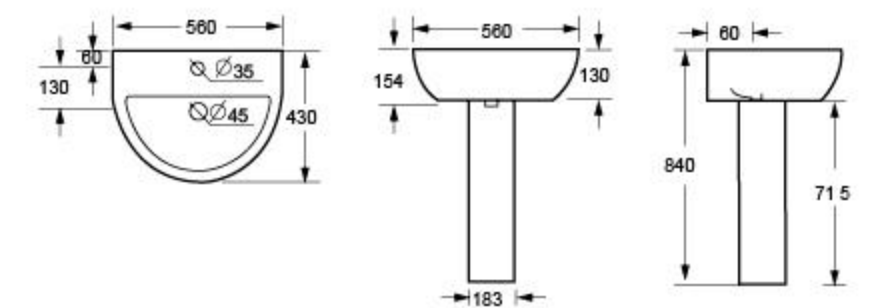

HARMONY

LPA6601B

LS6601

STUDIO

ALBI

LP9905