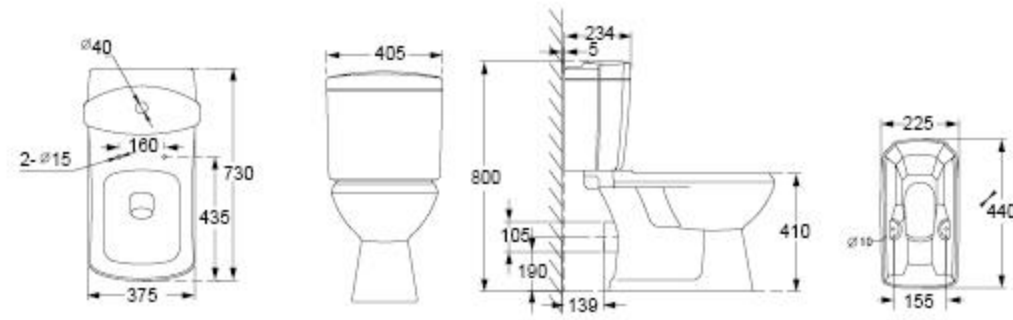

ELIZABETH

CT8807