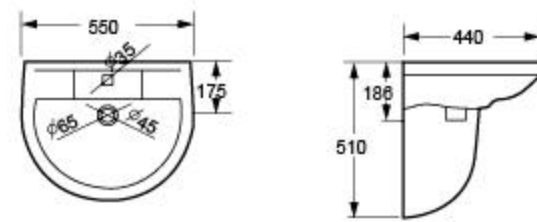

LPA6601A

LPA6601B