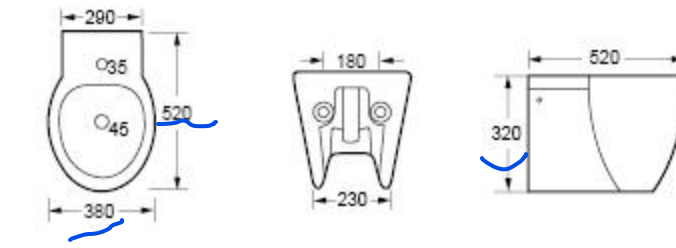

MILANO

Handwritten blue annotations: a large bracket on the left side of the toilet and bidet rows, a vertical line connecting the top and side views of the toilet models, and a question mark '?' next to the bidet front view.

MILANO

BH9902

LPA9902

LS9902