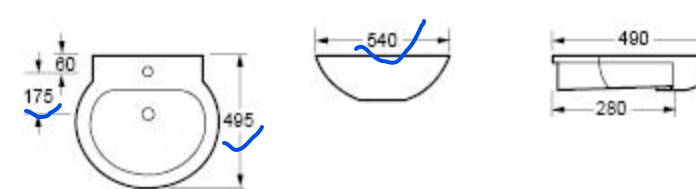

MILANO

Handwritten blue annotations: a large bracket on the left side of the toilet and bidet rows, a vertical line connecting the top and side views of the toilet models, and a question mark '?' next to the bidet front view.

MILANO

BH9902

LPA9902

LS9902