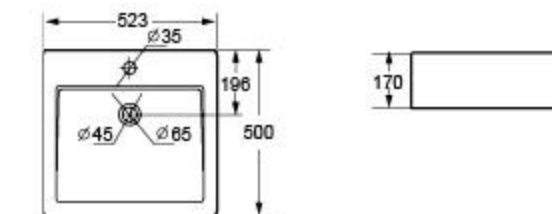

VANITY BASIN

LB4600

LB2564

LB3600

LB2545

LB5600

LB2565

LB5750