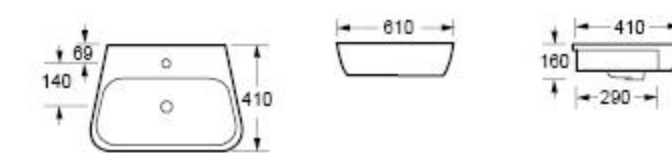

NAPOLI

BB9903

NAPOLI

BH9903

LPA9903

LS9903