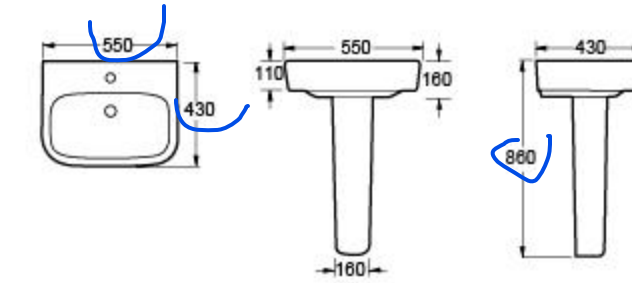

LP9920

LPA9920