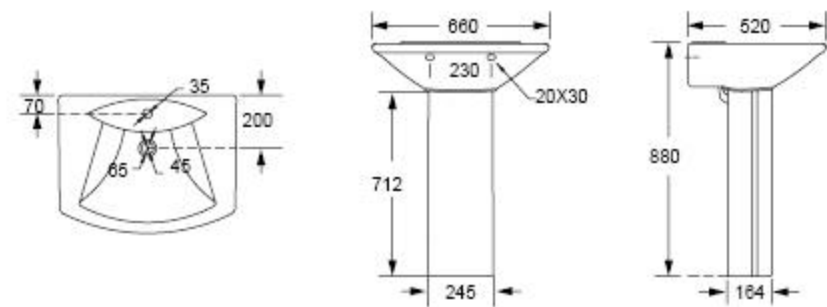

ELIZABETH

LP8807A

ELIZABETH

LPA8807B