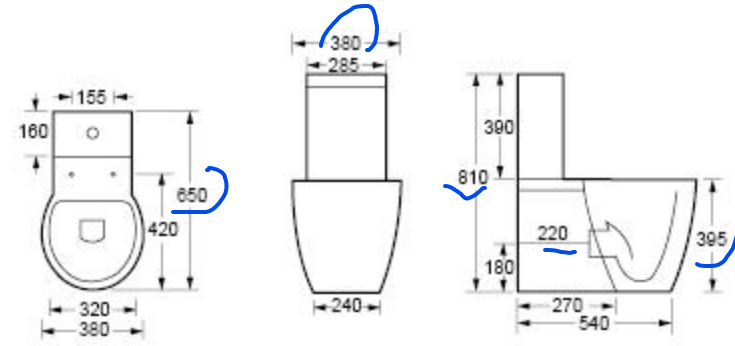

MILANO

CT9902

Handwritten blue annotations: a large bracket on the left side of the toilet and bidet rows, a vertical line connecting the top and side views of the toilet models, and a question mark '?' next to the bidet front view.

MILANO

BH9902

LPA9902

LS9902