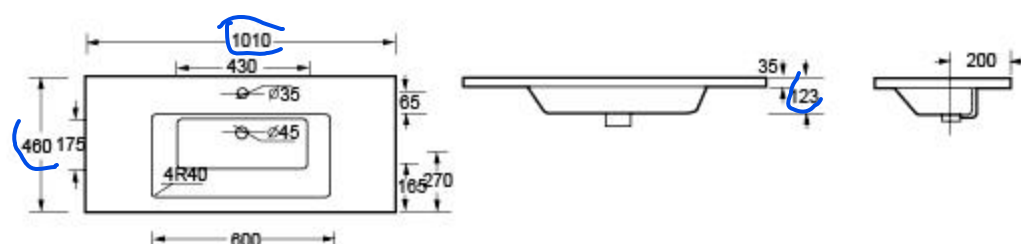

VANITY BASIN

LB1800

LB1800

LB1100

VANITY BASIN

LB6600

LB6800

LB6100

LB7130