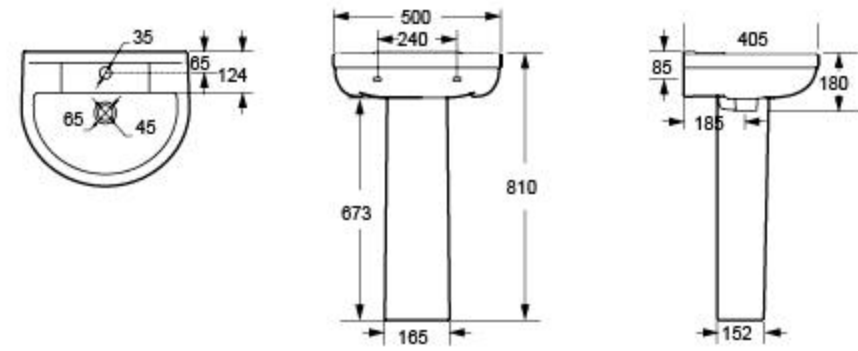

HARMONY

LP6601B

LPA6601B

LS6601

STUDIO

ALBI