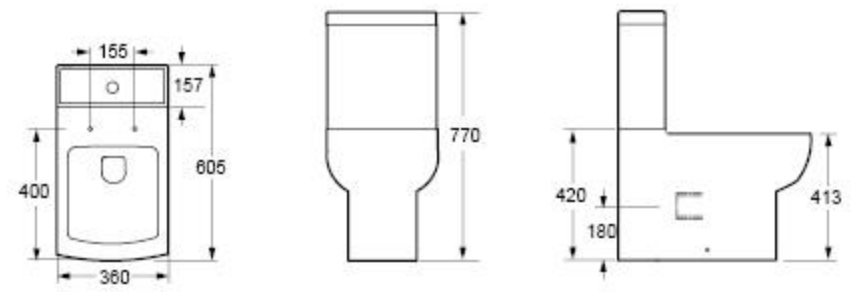

CT8804

LP8804

DAISY LOU

CT6606C

SHORT PROJECTION

CT6606

COMFORT HEIGHT

CT6606H