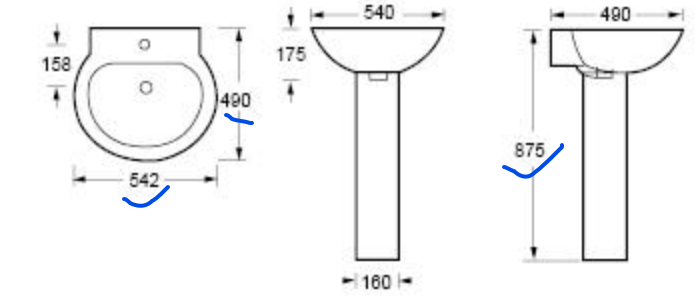

LP9902

LPA9902