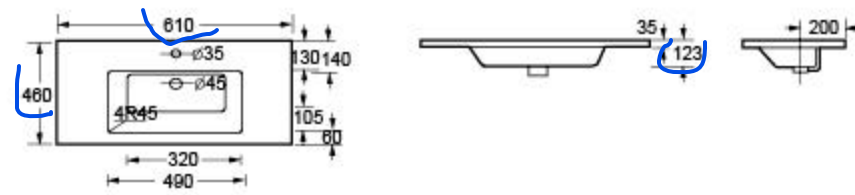

VANITY BASIN

LB1800