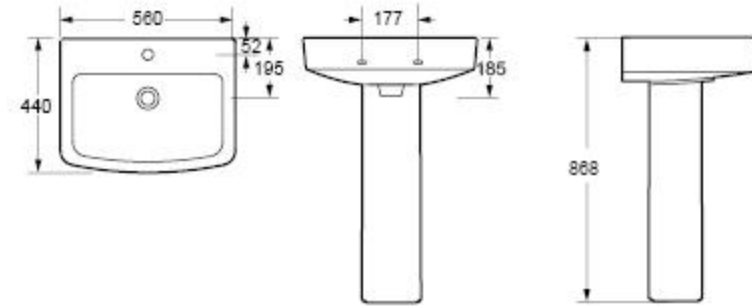

COMFORT HEIGHT

CB6606

DAISY LOU

LP6606

LSP6606

BELFORT

CT6602

LP6602