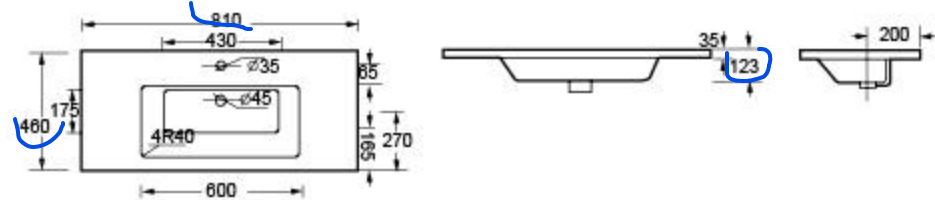

VANITY BASIN

LB1800

LB1800

VANITY BASIN

LB6600

LB6800

LB6100

LB7130