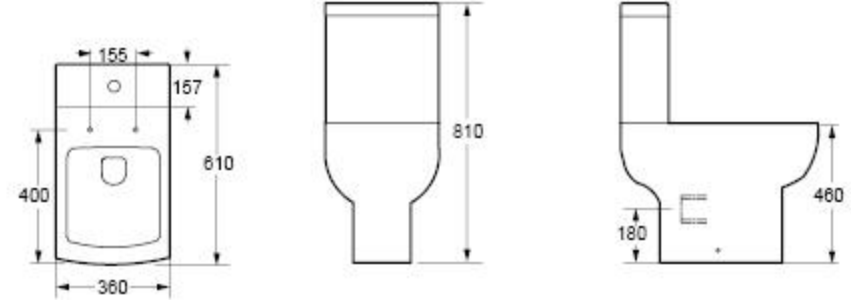

CT8804

LP8804

DAISY LOU

CT6606C

SHORT PROJECTION

CT6606

COMFORT HEIGHT

CT6606H