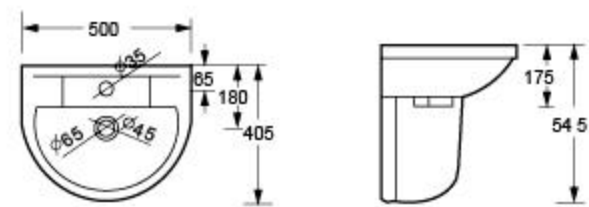

HARMONY

LPA6601B

LS6601

STUDIO

ALBI