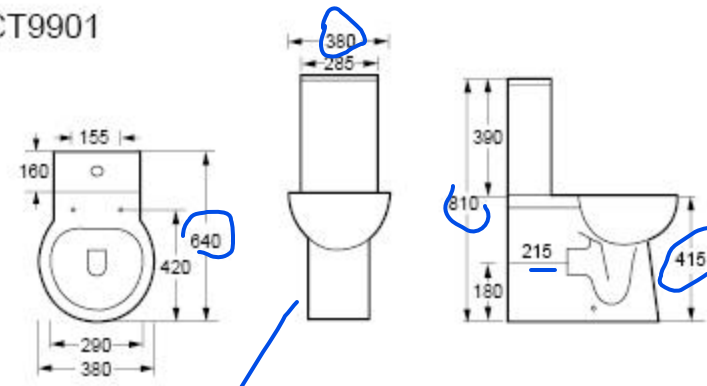

CT9901

BH9901