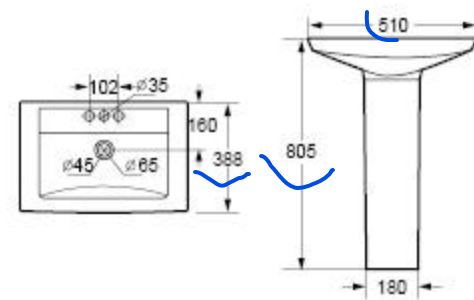

BRENT

15

BRENT

LPA9980A

LPA9980B

LP9980B