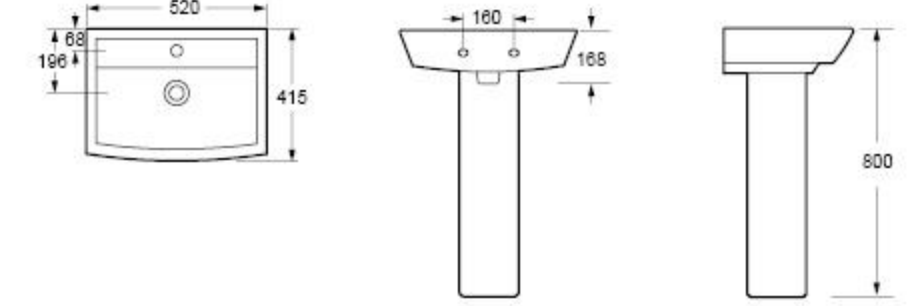

COMFORT HEIGHT

CB6606

DAISY LOU

LP6606

LSP6606

BELFORT

CT6602

LP6602