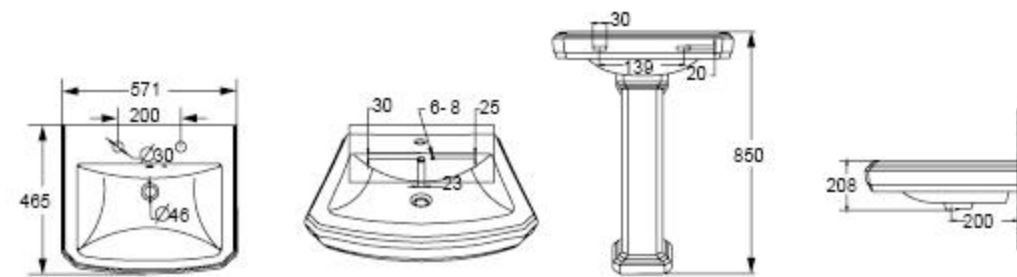

CAVENDISH

LP8805

CAVENDISH

VICTORIA