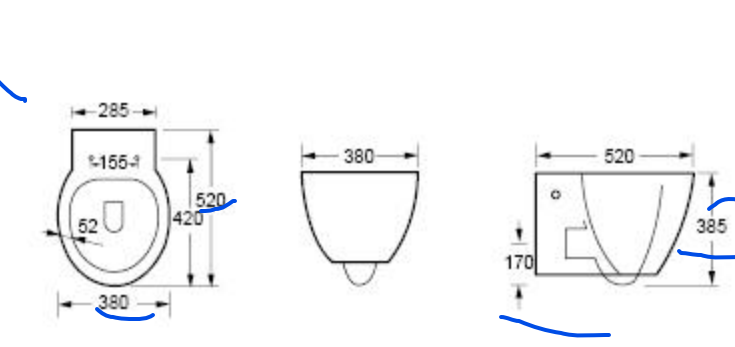

BB9902

CH9902

Handwritten blue annotations: a large bracket on the left side of the toilet and bidet rows, a vertical line connecting the top and side views of the toilet models, and a question mark '?' next to the bidet front view.