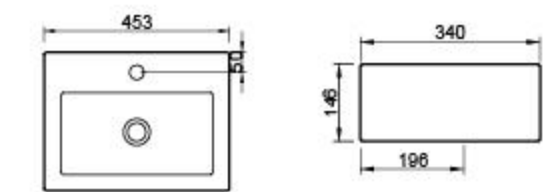

VANITY BASIN

LB4600

LB2564

LB3600

LB2545

LB5600

LB2565

LB5750