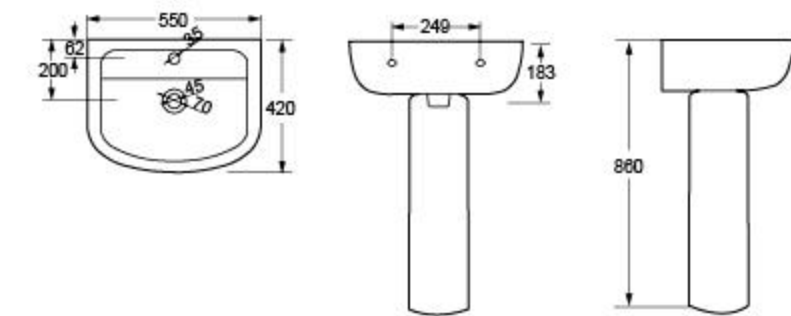

HARMONY

LPA6601B

LS6601

STUDIO

LP6604

ALBI