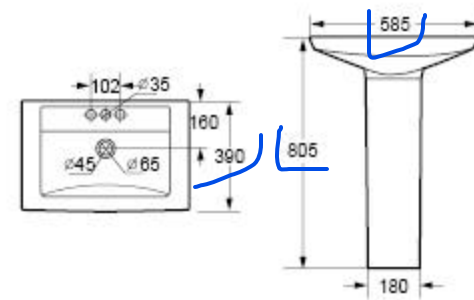

BRENT

15

BRENT

LPA9980A

LPA9980B

LP9980A