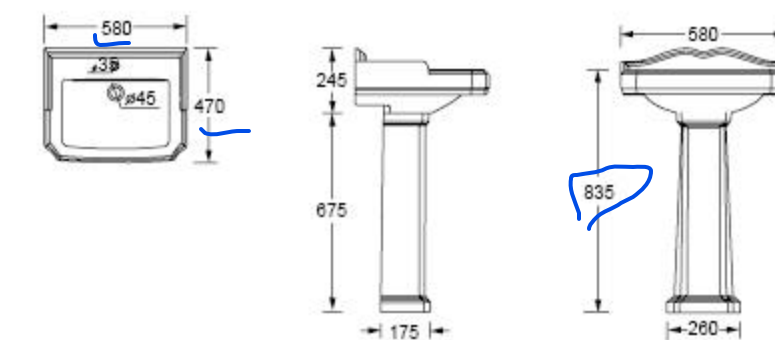

CT8804

LP8804

DAISY LOU

CT6606C

SHORT PROJECTION

CT6606

COMFORT HEIGHT

CT6606H