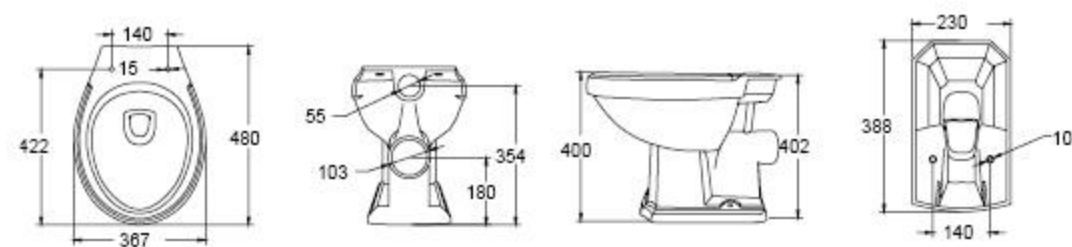

CAVENDISH

CS8805

CAVENDISH

VICTORIA