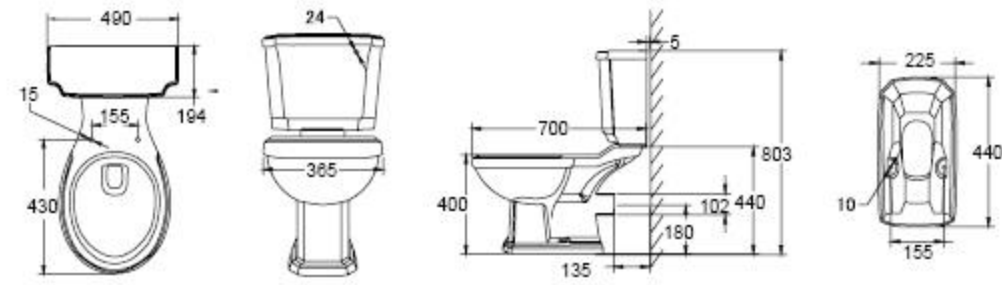

CAVENDISH

CT8805

CAVENDISH

VICTORIA